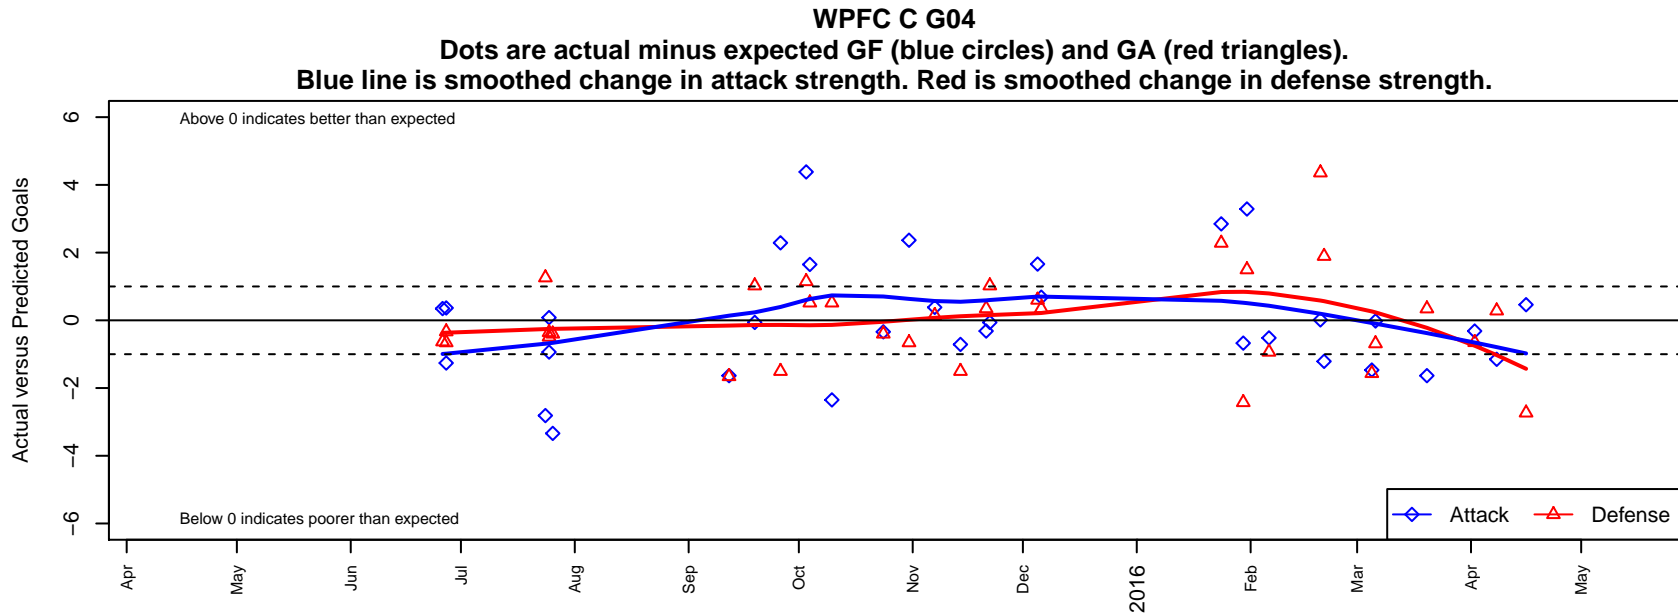

**attack and defense variance (black dot)
relative to other teams
and top 10 in region**

**attack and defense rating
relative to others at age
and all opponents in last 13 months**

WPFC C G04

Washington Premier FC
Tacoma, WA
G04 total strength=378
attack=0.39 defense=0.14
fall league = RCL G04 Div 4
spr league = Win RCL G04 Div 3
notes= Navy

alt names used:
WA Premier G04 Navy
Wpfc G04 Navy
WPFC G04 Navy C
WPFC G04 Navy C
WPFC G04 Navy C

Venues played:
2015 Rainier Challenge Copa U11
2015 Crossfire Select GU11 Silver
2015 RCL G04 Div 4
2015 Win RCL G04 Div 3
2015 WYS Presidents Cup G04 Division 3