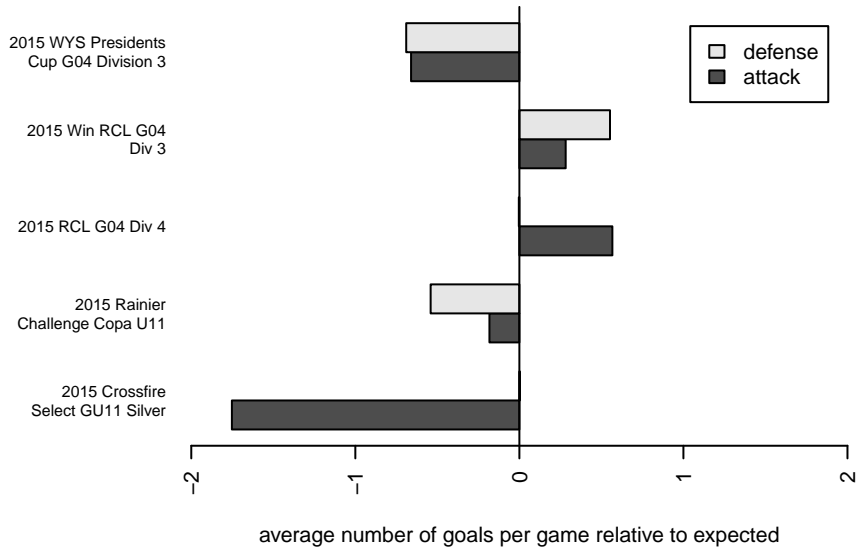

Performance relative to 13 month average