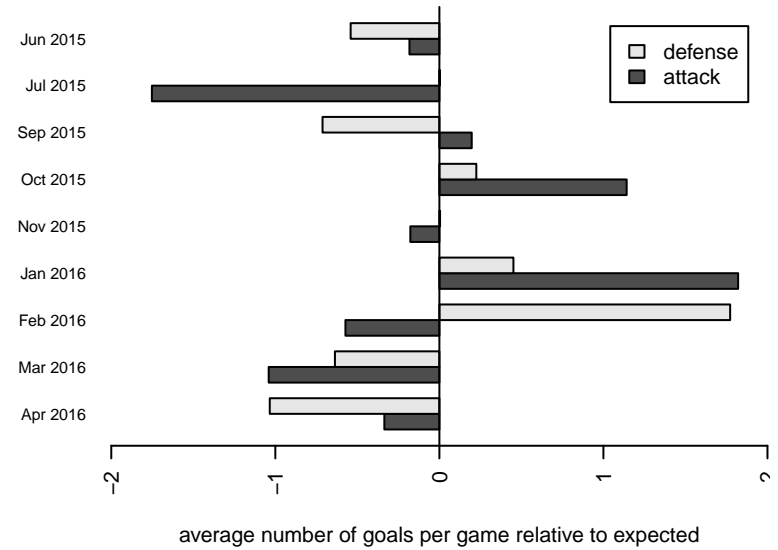

Performance relative to 13 month average