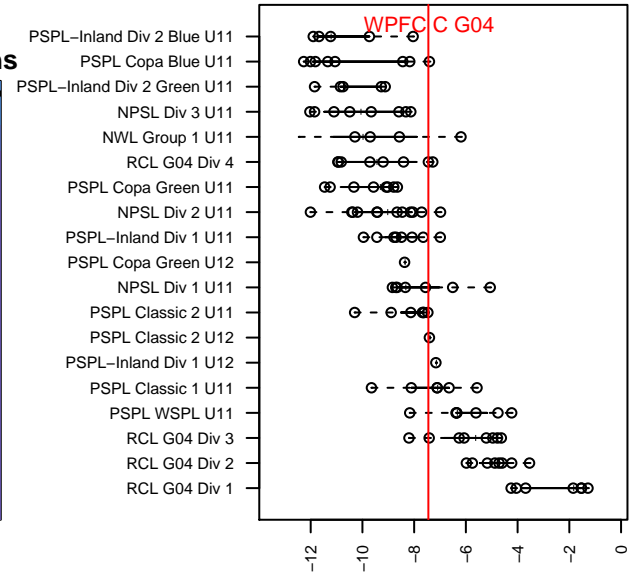

**attack and defense rating
relative to others at age
and all opponents in last 13 months**